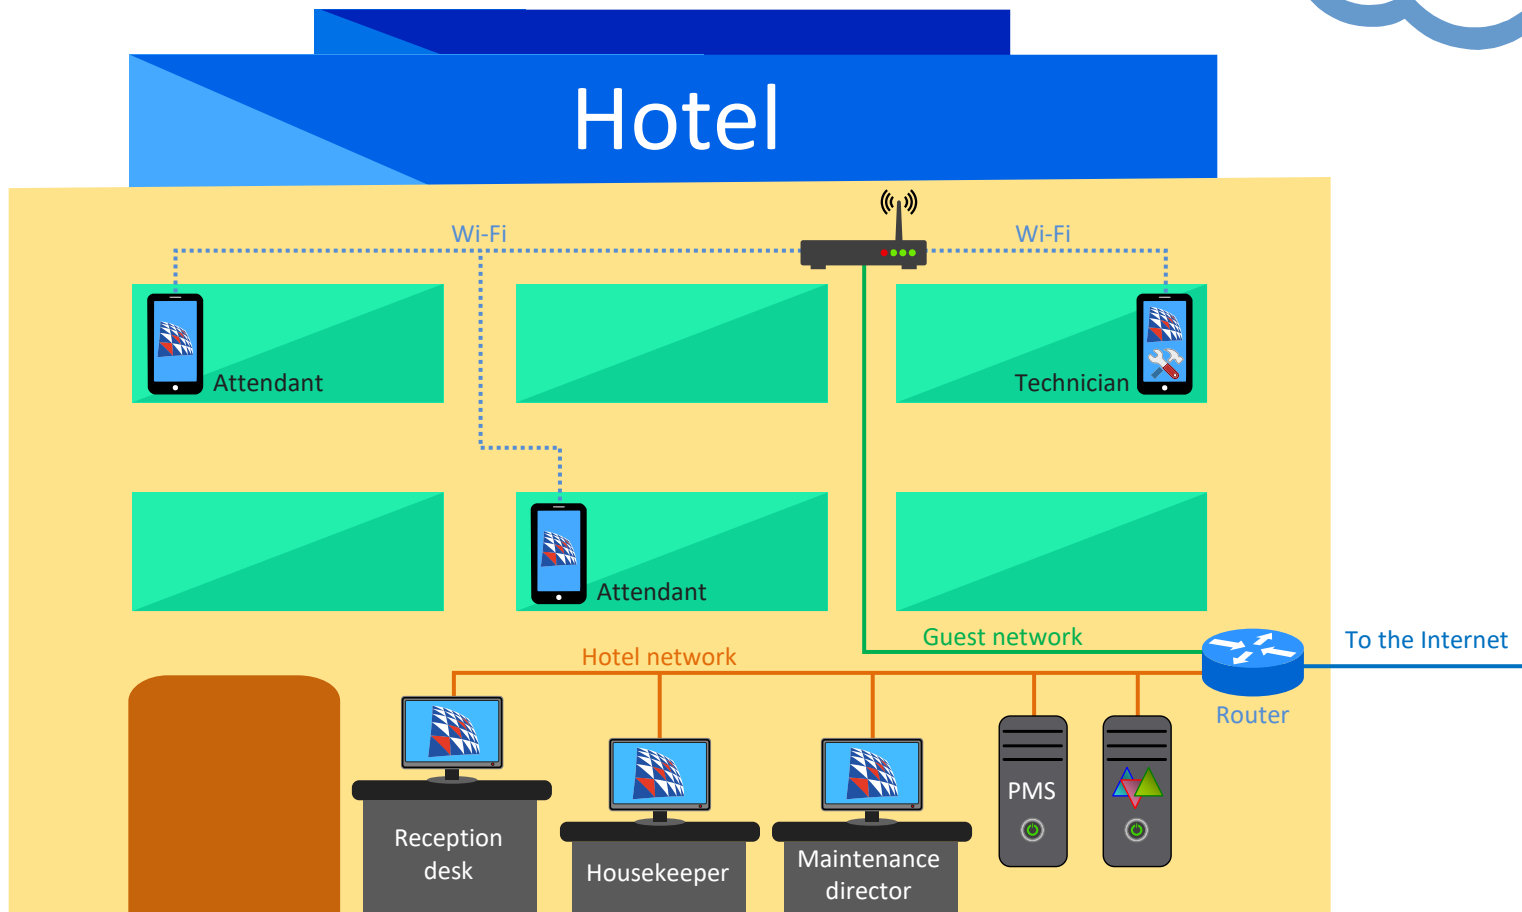

Single hotel

- Legend
-  GoTickin app (iOS/Android) for housekeeping
Port 443, TLS encryption
 -  GoTickin app (iOS/Android) for maintenance
Port 443, TLS encryption
 -  GoTickin Windows client
TCP socket client to port 8070, TLS encryption
 -  EasyLynq Hotel
TCP socket client to port 6000, TLS encryption

Hotel chain